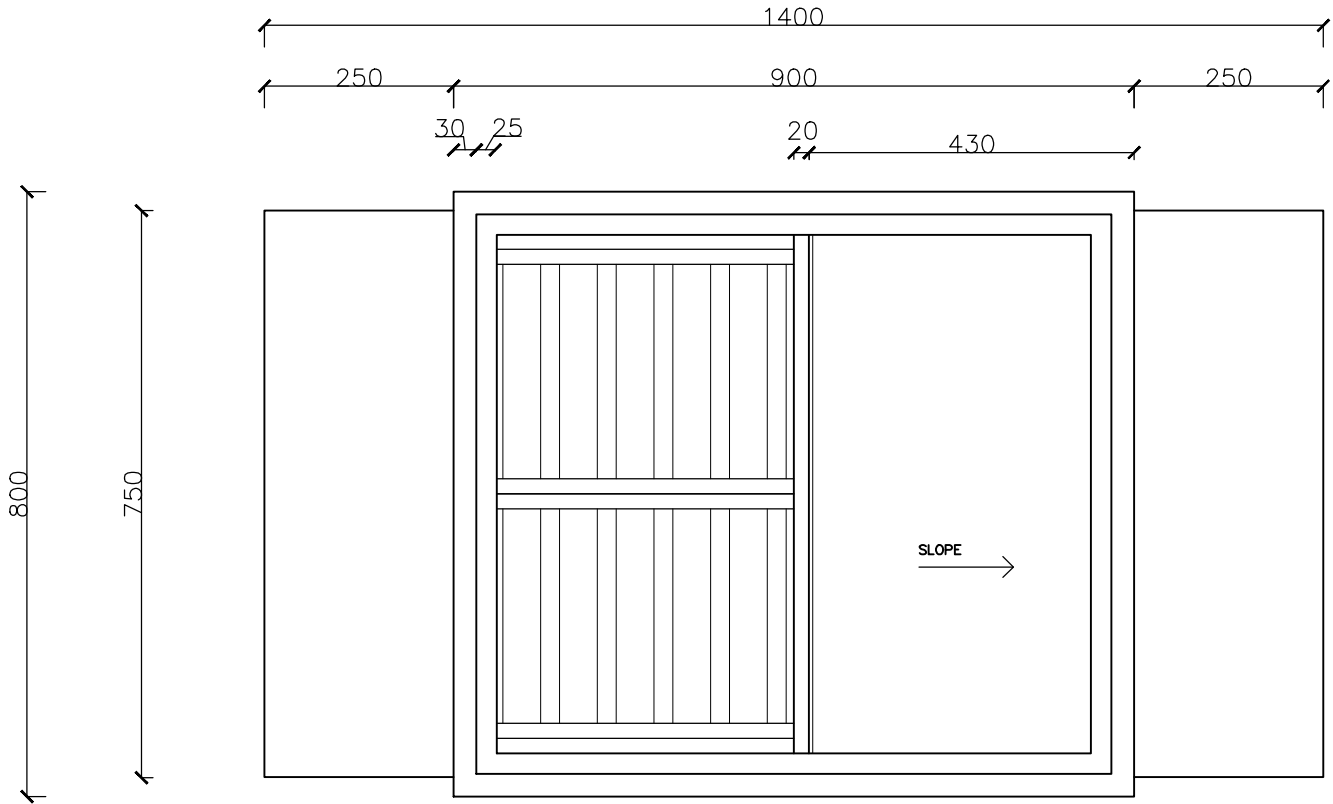

○ SHORT SECTION B
1:10 @ A4

A.O.S AUATRALIA
TEL : (02) 9721 0020
EMAIL : info@aosaus.com.au
WEBSITE : www.aosaus.com.au

DRAWING: SHORT SECTION

MIST TEC - 3000

TOP ELEVATION

1:10 @ A4

A.O.S AUSTRALIA
 TEL : (02) 9721 0020
 EMAIL : info@aosaus.com.au
 WEBSITE : www.aosaus.com.au