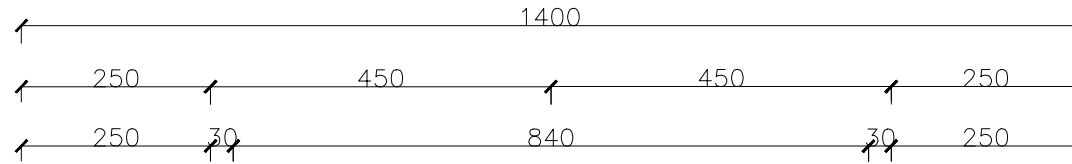

MIST TEC - 3000

FRONT ELEVATION

1:10 @ A4

A.O.S AUATRALIA
 TEL : (02) 9721 0020
 EMAIL : info@aosaus.com.au
 WEBSITE : www.aosaus.com.au

DRAWING: FRONT ELEVATION

MIST TEC - 3000

FRONT SECTION
 1:10 @ A4

A.O.S AUATRALIA
 TEL : (02) 9721 0020
 EMAIL : info@aosaus.com.au
 WEBSITE : www.aosaus.com.au