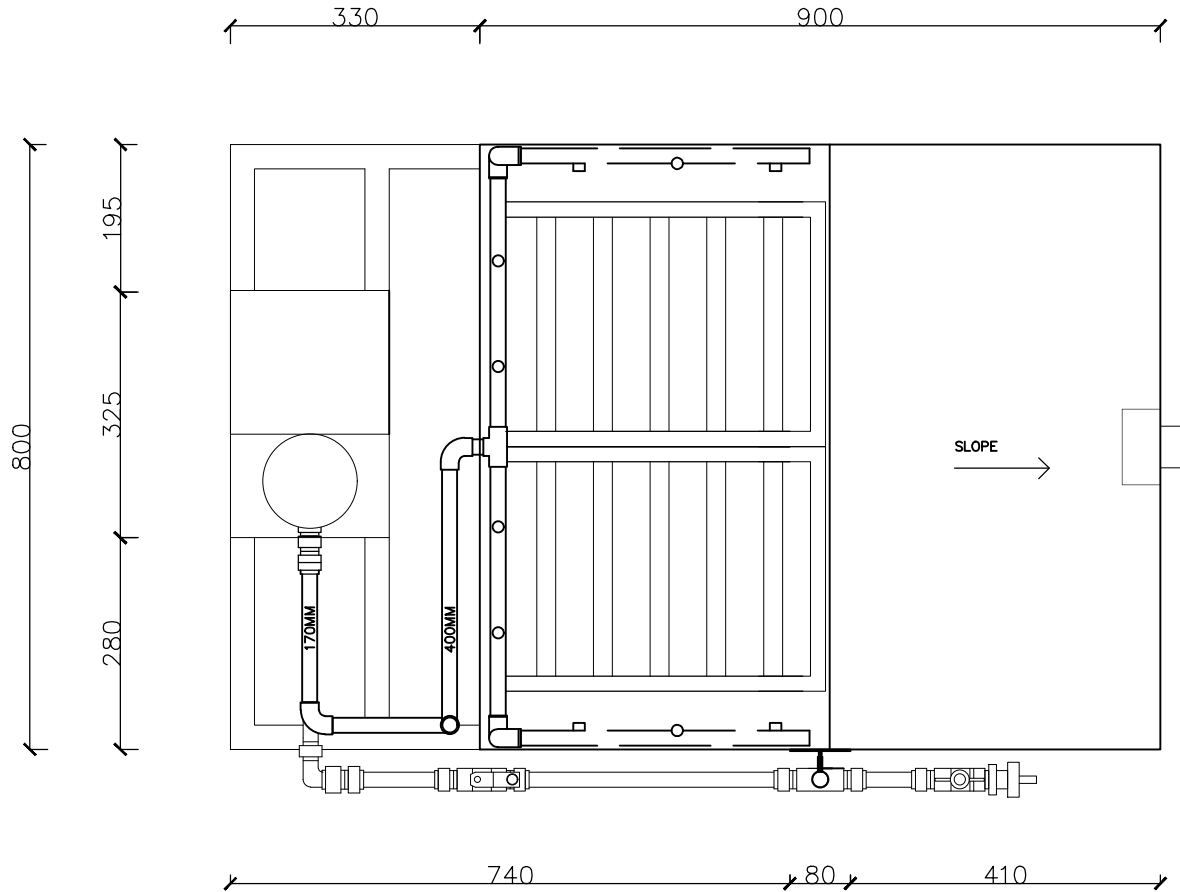

PLAN
1:10 @ A4

A.O.S AUSTRALIA
TEL : (02) 9721 0020
EMAIL : info@aosaus.com.au
WEBSITE : www.aosaus.com.au

DRAWING: PLAN

MIST TEC - 3000