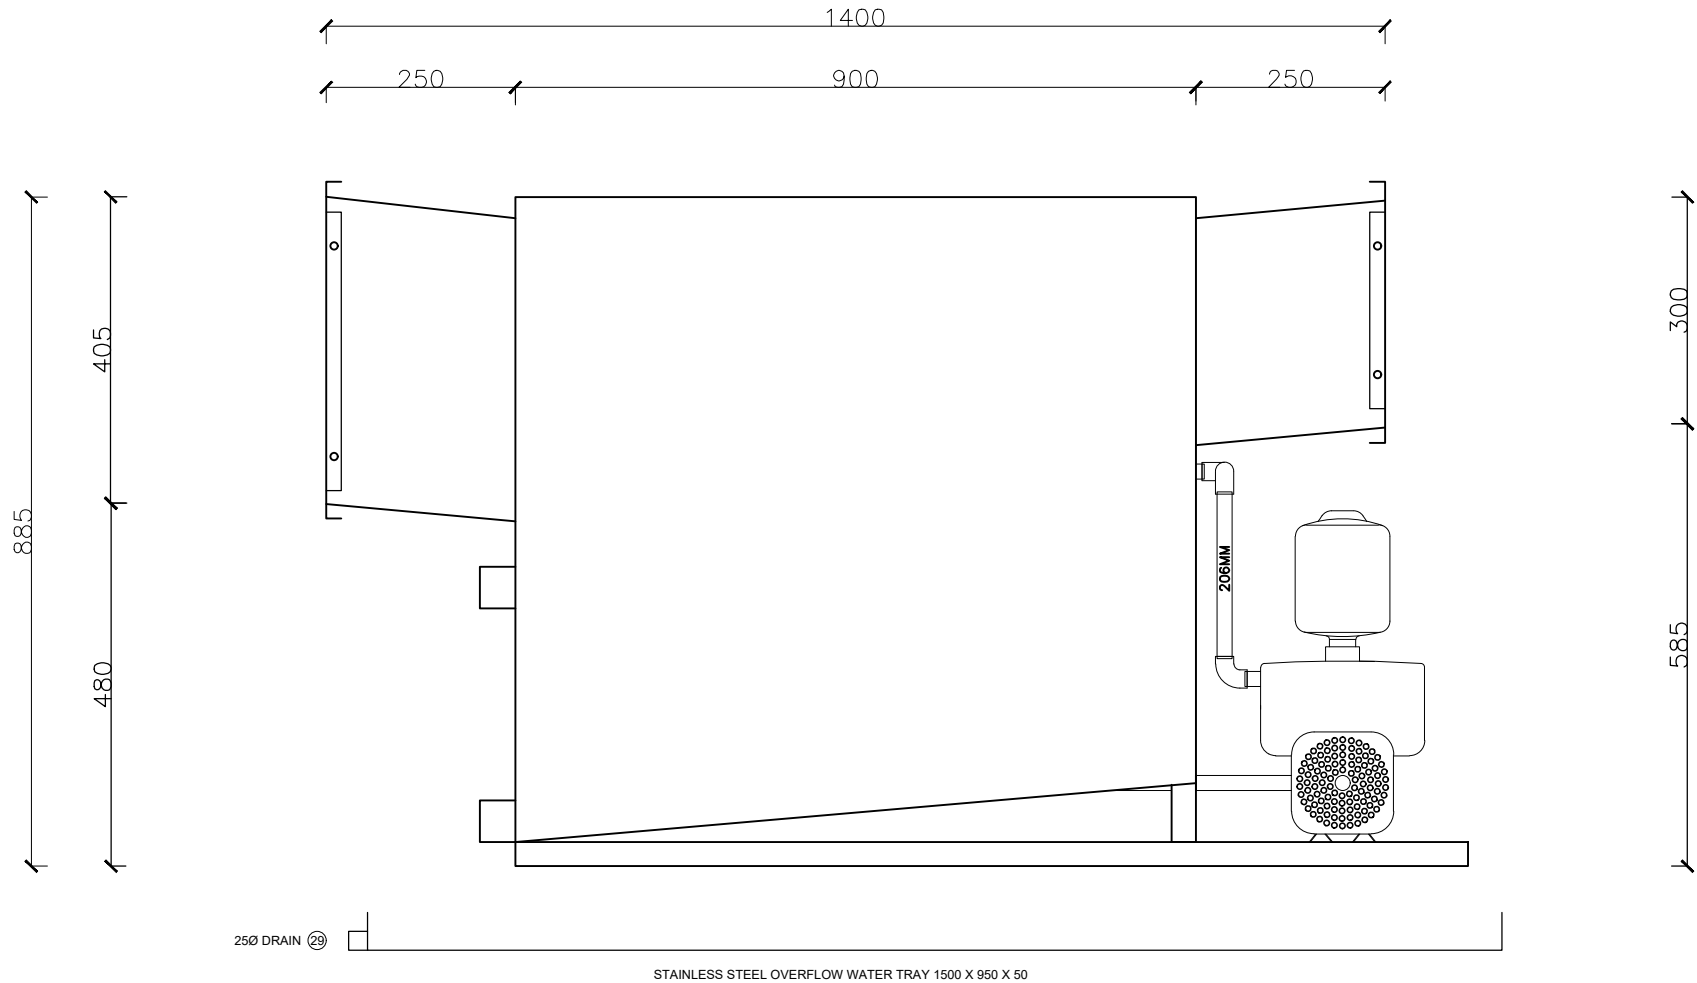

DRAWING: FRONT SECTION

MIST TEC - 3000

BACK ELEVATION

1:10 @ A4

A.O.S AUATRALIA
 TEL : (02) 9721 0020
 EMAIL : info@aosaus.com.au
 WEBSITE : www.aosaus.com.au

DRAWING: BACK ELEVATION

MIST TEC - 3000

○ SHORT SECTION A
1:10 @ A4