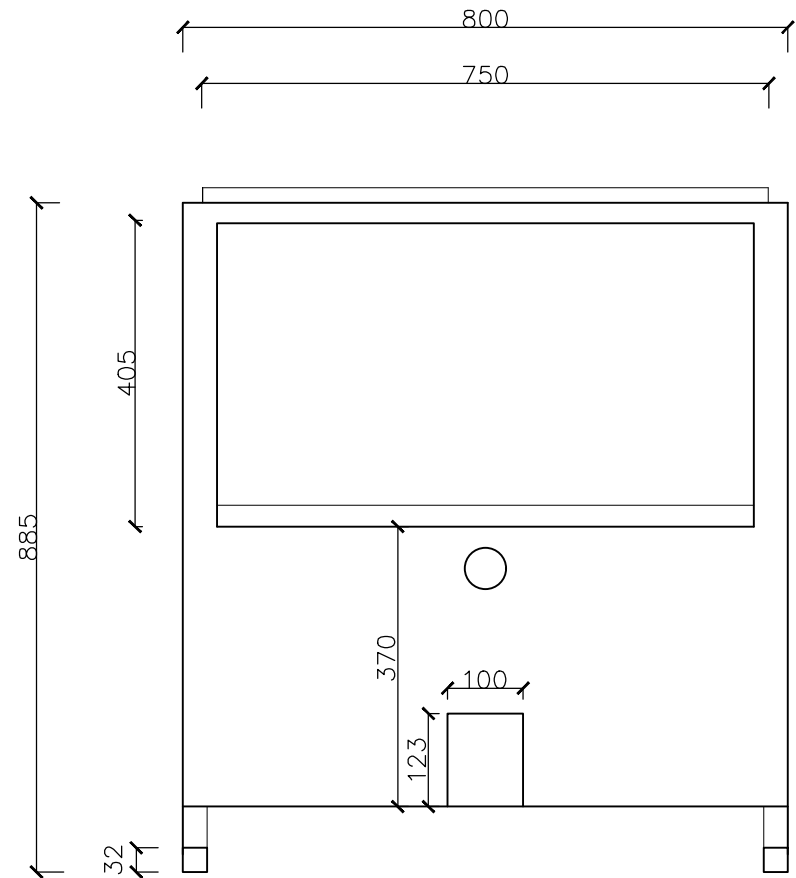

DRAWING: FRONT SECTION

MIST TEC - 3000

BACK ELEVATION

1:10 @ A4

A.O.S AUATRALIA
 TEL : (02) 9721 0020
 EMAIL : info@aosaus.com.au
 WEBSITE : www.aosaus.com.au

DRAWING: BACK ELEVATION

MIST TEC - 3000

○ SHORT SECTION A
1:10 @ A4

○ SHORT SECTION B
1:10 @ A4

A.O.S AUATRALIA
TEL : (02) 9721 0020
EMAIL : info@aosaus.com.au
WEBSITE : www.aosaus.com.au

DRAWING: SHORT SECTION

MIST TEC - 3000

TOP ELEVATION

1:10 @ A4

A.O.S AUSTRALIA
 TEL : (02) 9721 0020
 EMAIL : info@aosaus.com.au
 WEBSITE : www.aosaus.com.au