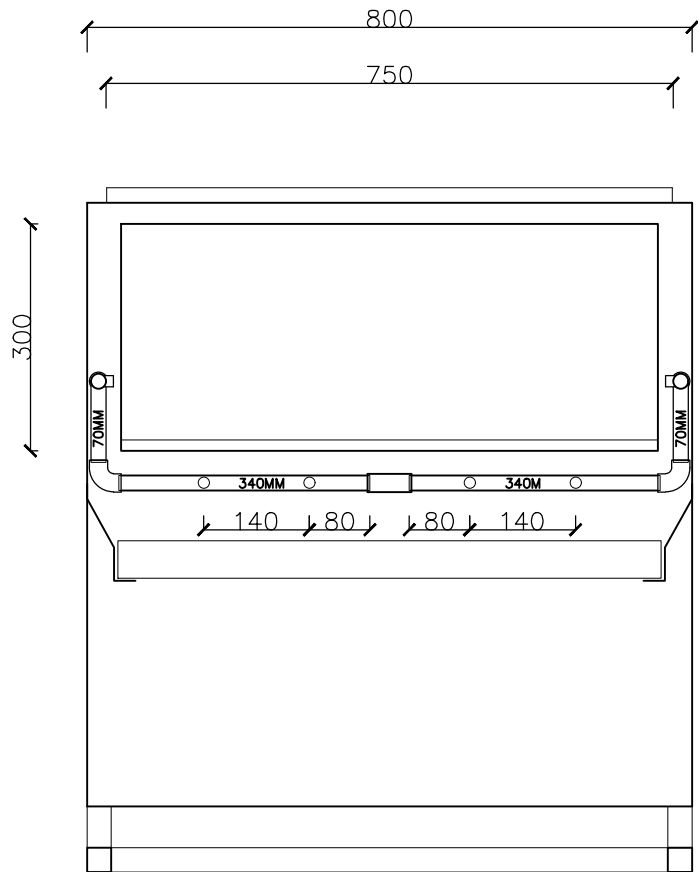

DRAWING: FRONT SECTION

MIST TEC - 3000

BACK ELEVATION

1:10 @ A4

A.O.S AUATRALIA
 TEL : (02) 9721 0020
 EMAIL : info@aosaus.com.au
 WEBSITE : www.aosaus.com.au

DRAWING: BACK ELEVATION

MIST TEC - 3000

○ SHORT SECTION A
1:10 @ A4

○ SHORT SECTION B
1:10 @ A4

A.O.S AUATRALIA
TEL : (02) 9721 0020
EMAIL : info@aosaus.com.au
WEBSITE : www.aosaus.com.au

DRAWING: SHORT SECTION

MIST TEC - 3000

TOP ELEVATION

1:10 @ A4

A.O.S AUSTRALIA
 TEL : (02) 9721 0020
 EMAIL : info@aosaus.com.au
 WEBSITE : www.aosaus.com.au