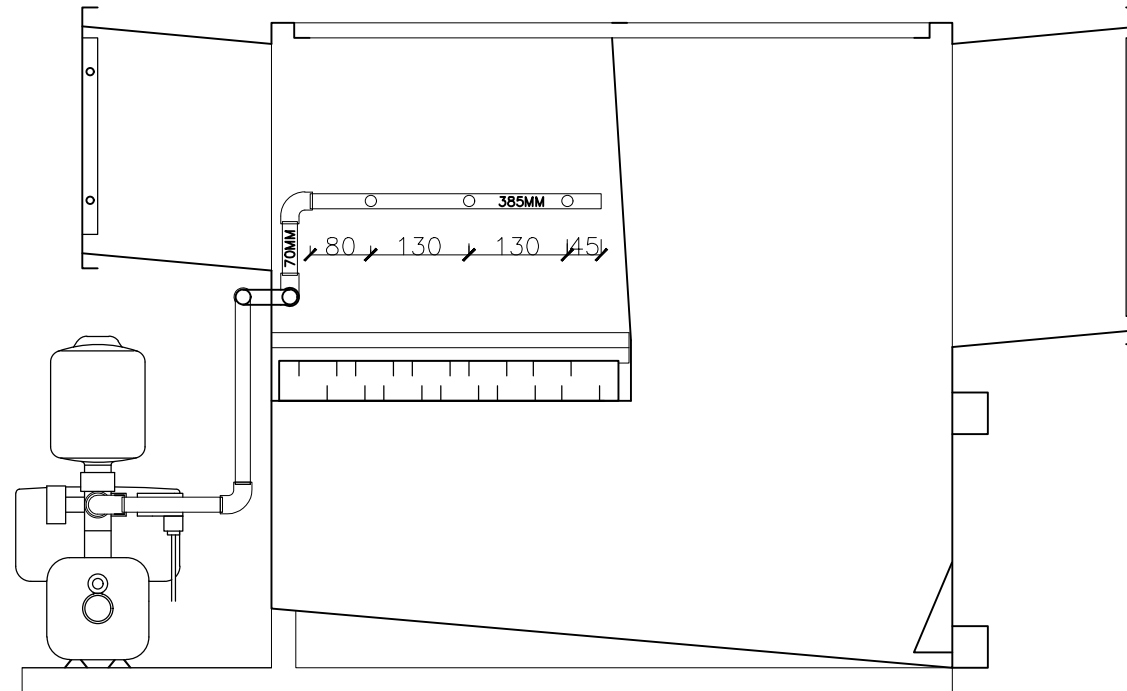

A.O.S AUATRALIA
TEL : (02) 9721 0020
EMAIL : info@aosaus.com.au
WEBSITE : www.aosaus.com.au

DRAWING: FRONT SECTION

MIST TEC - 3000