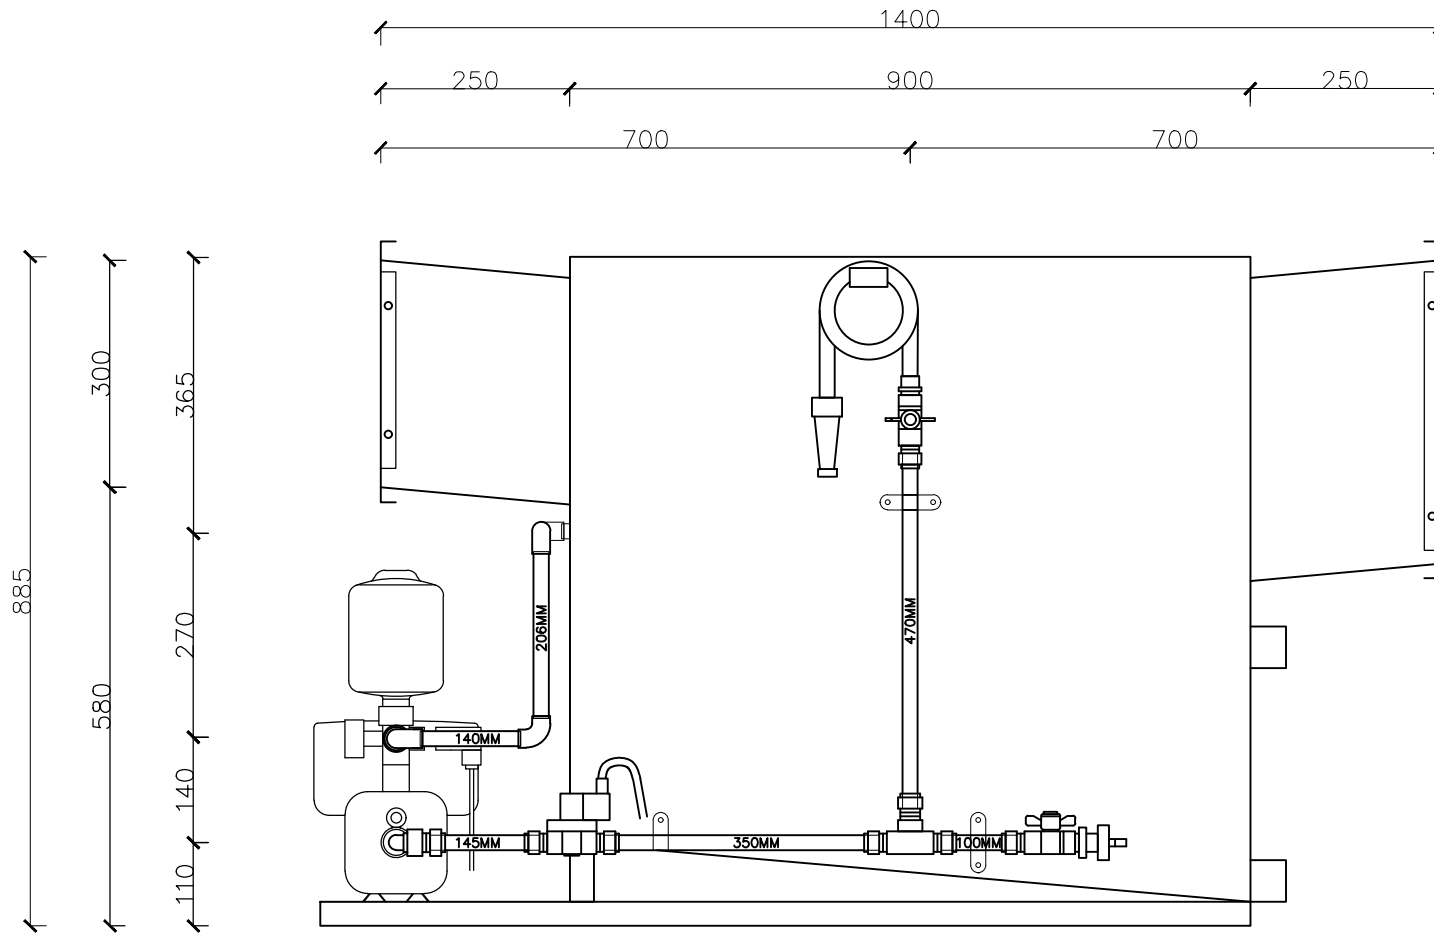

FRONT ELEVATION

1:10 @ A4

A.O.S AUATRALIA
TEL : (02) 9721 0020
EMAIL : info@aosaus.com.au
WEBSITE : www.aosaus.com.au

DRAWING: FRONT ELEVATION

MIST TEC - 3000