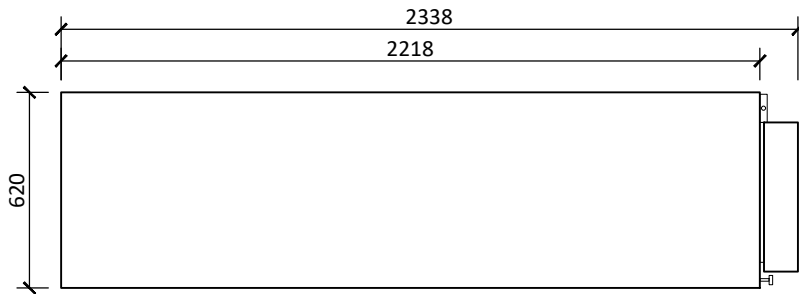

Electrostatic Air Cleaner

RY1000B

PLAN VIEW

FRONT VIEW

END VIEW

3D VIEW