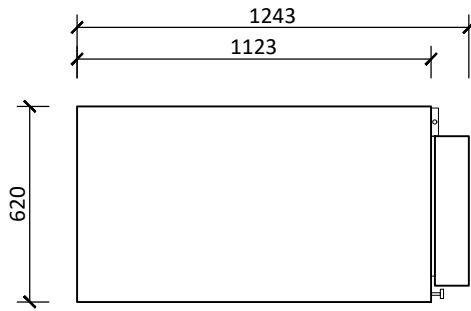

Electrostatic Air Cleaner

RY5000B

PLAN VIEW

FRONT VIEW

END VIEW

3D VIEW