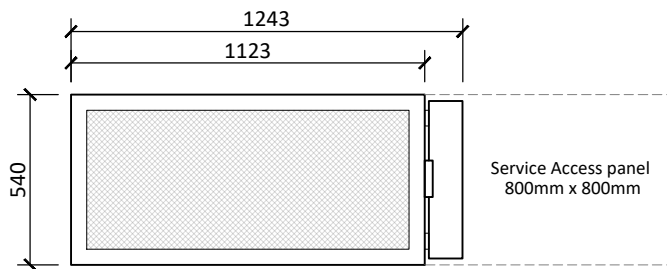

Electrostatic Air Cleaner

RY5000B

PLAN VIEW

FRONT VIEW

END VIEW

3D VIEW