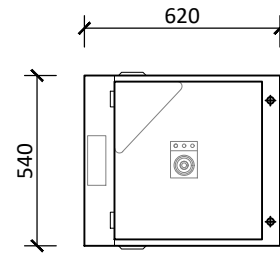

Electrostatic Air Cleaner

RY5000B

PLAN VIEW

FRONT VIEW

END VIEW

3D VIEW